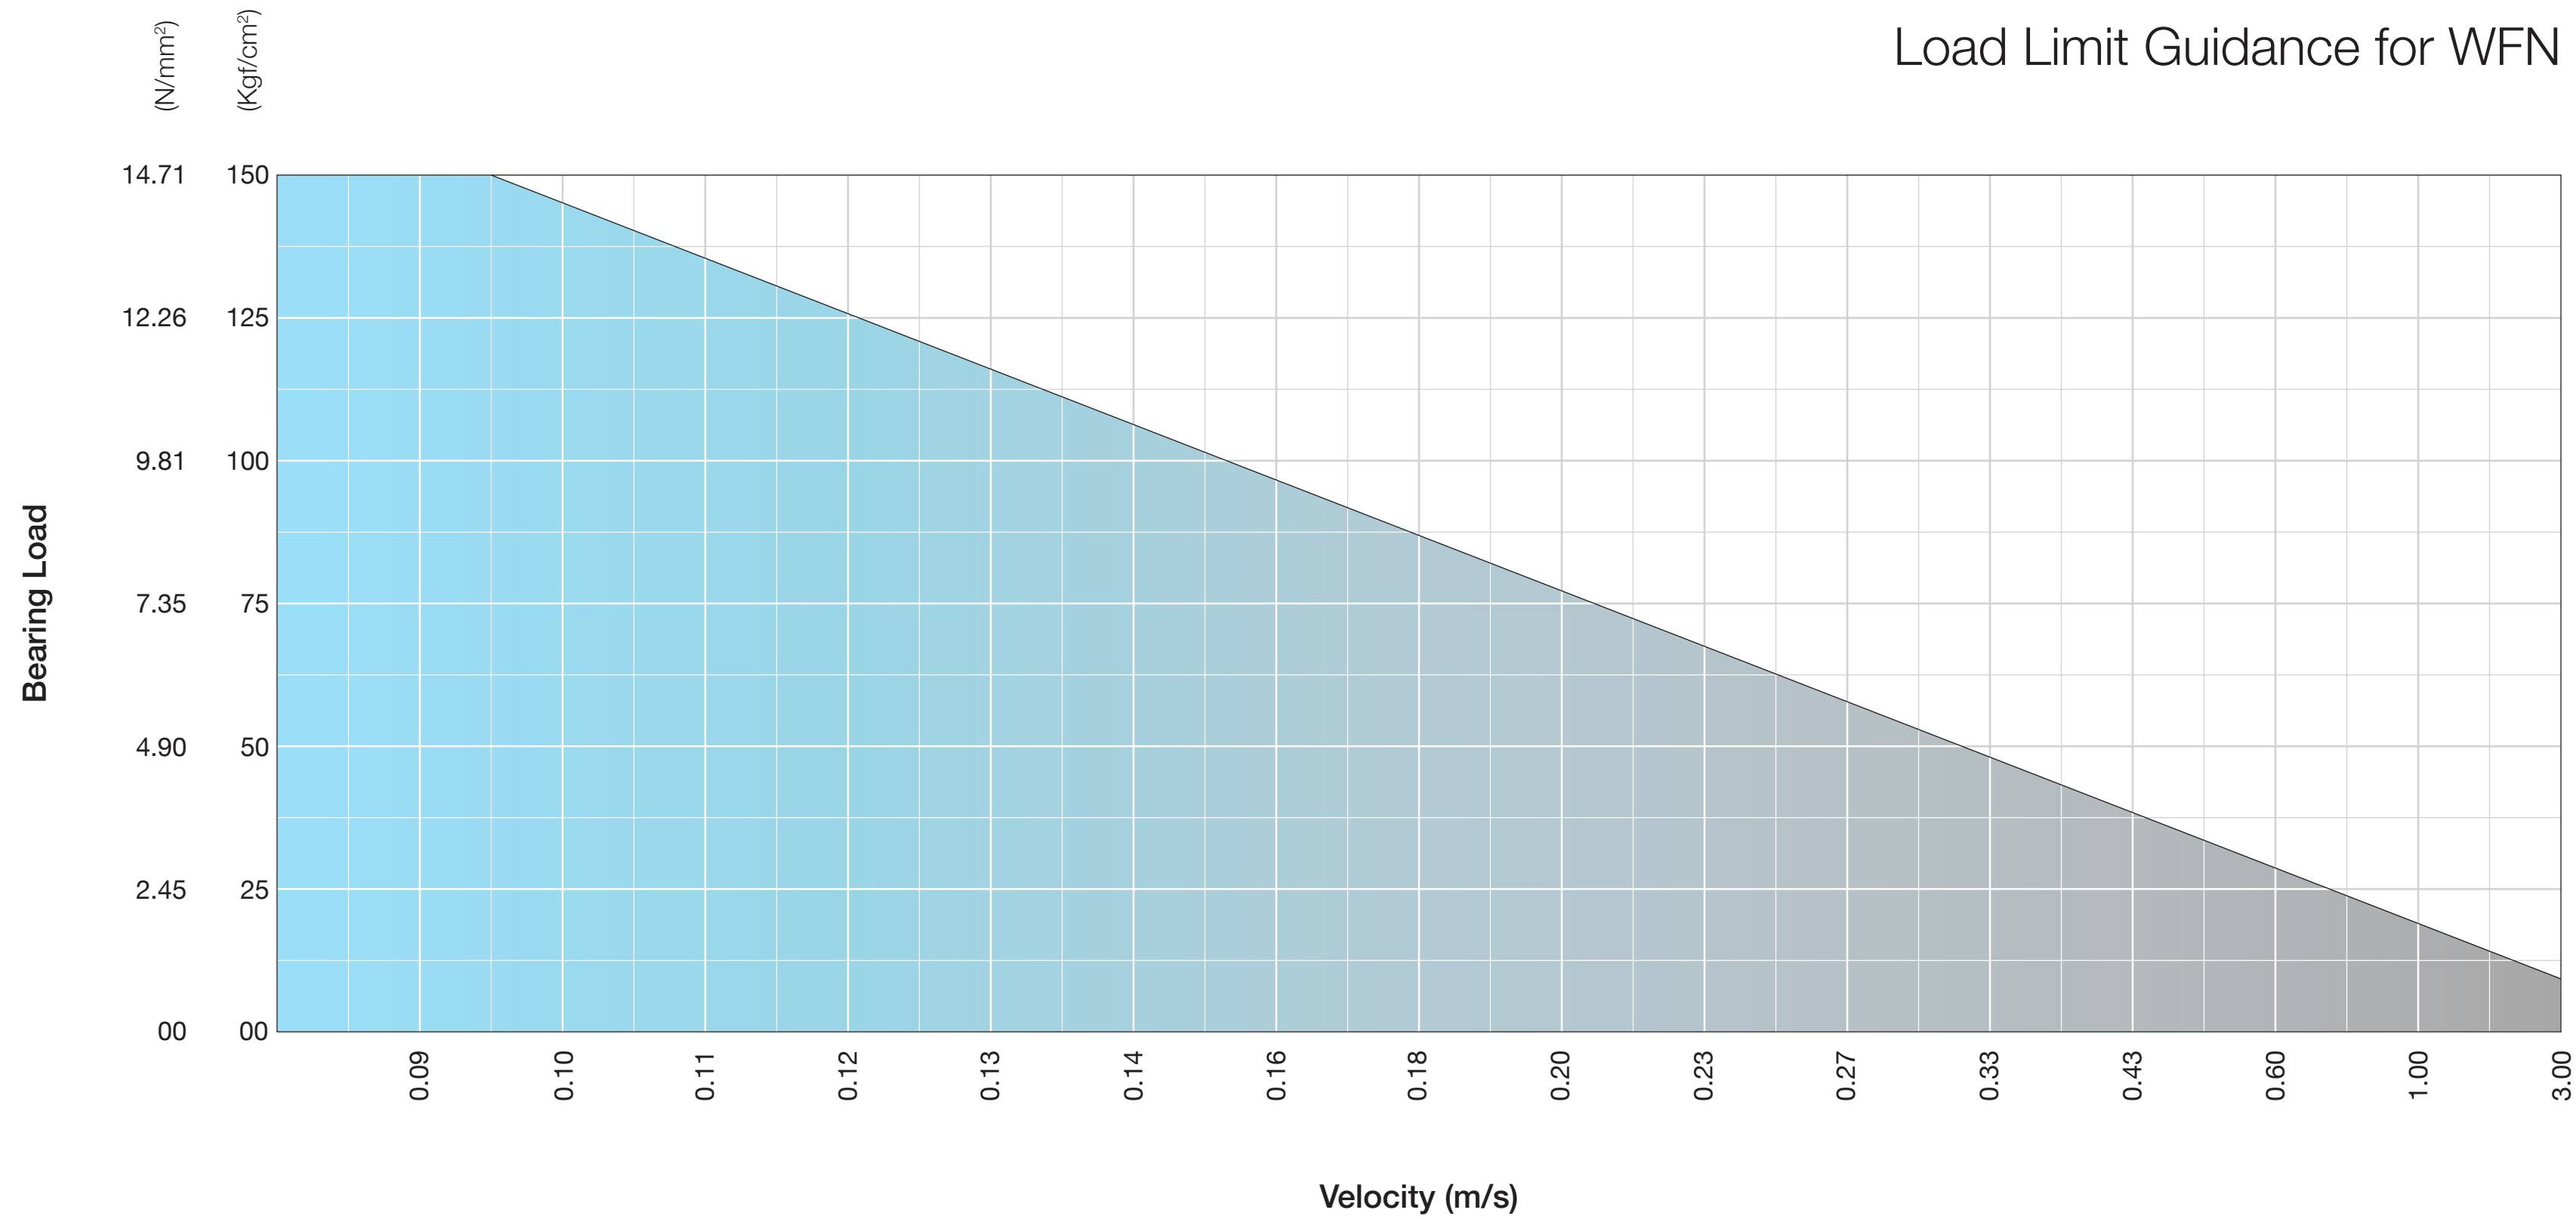

Load Limit Guidance for WFN

All information contained in this graph corresponds with our current knowledge of the product. Viva assume no liability whatsoever in respect of application, conversion or use made of the aforementioned information or product, or any consequence thereof. The buyer undertakes all liability in respect of the application, conversion or use of the aforementioned information or product. Viva reserve the right to make technical alterations.